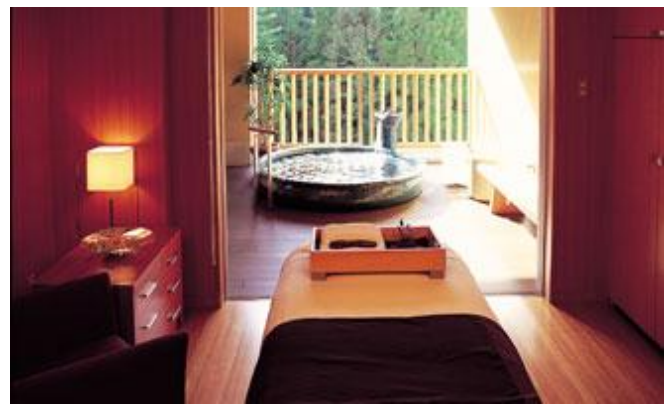

ROOM

There are a total of 6 treatment rooms, including 4 private baths. Allow our therapist's special hand-only treatment to release you from the stress of everyday life and guide you to a state of complete relaxation.

Earthen

Direct to SPA 0577-36-1187
Ext. No.27
Hotel Associa Takayama Resort Park Wing 6F
Spa Phytton